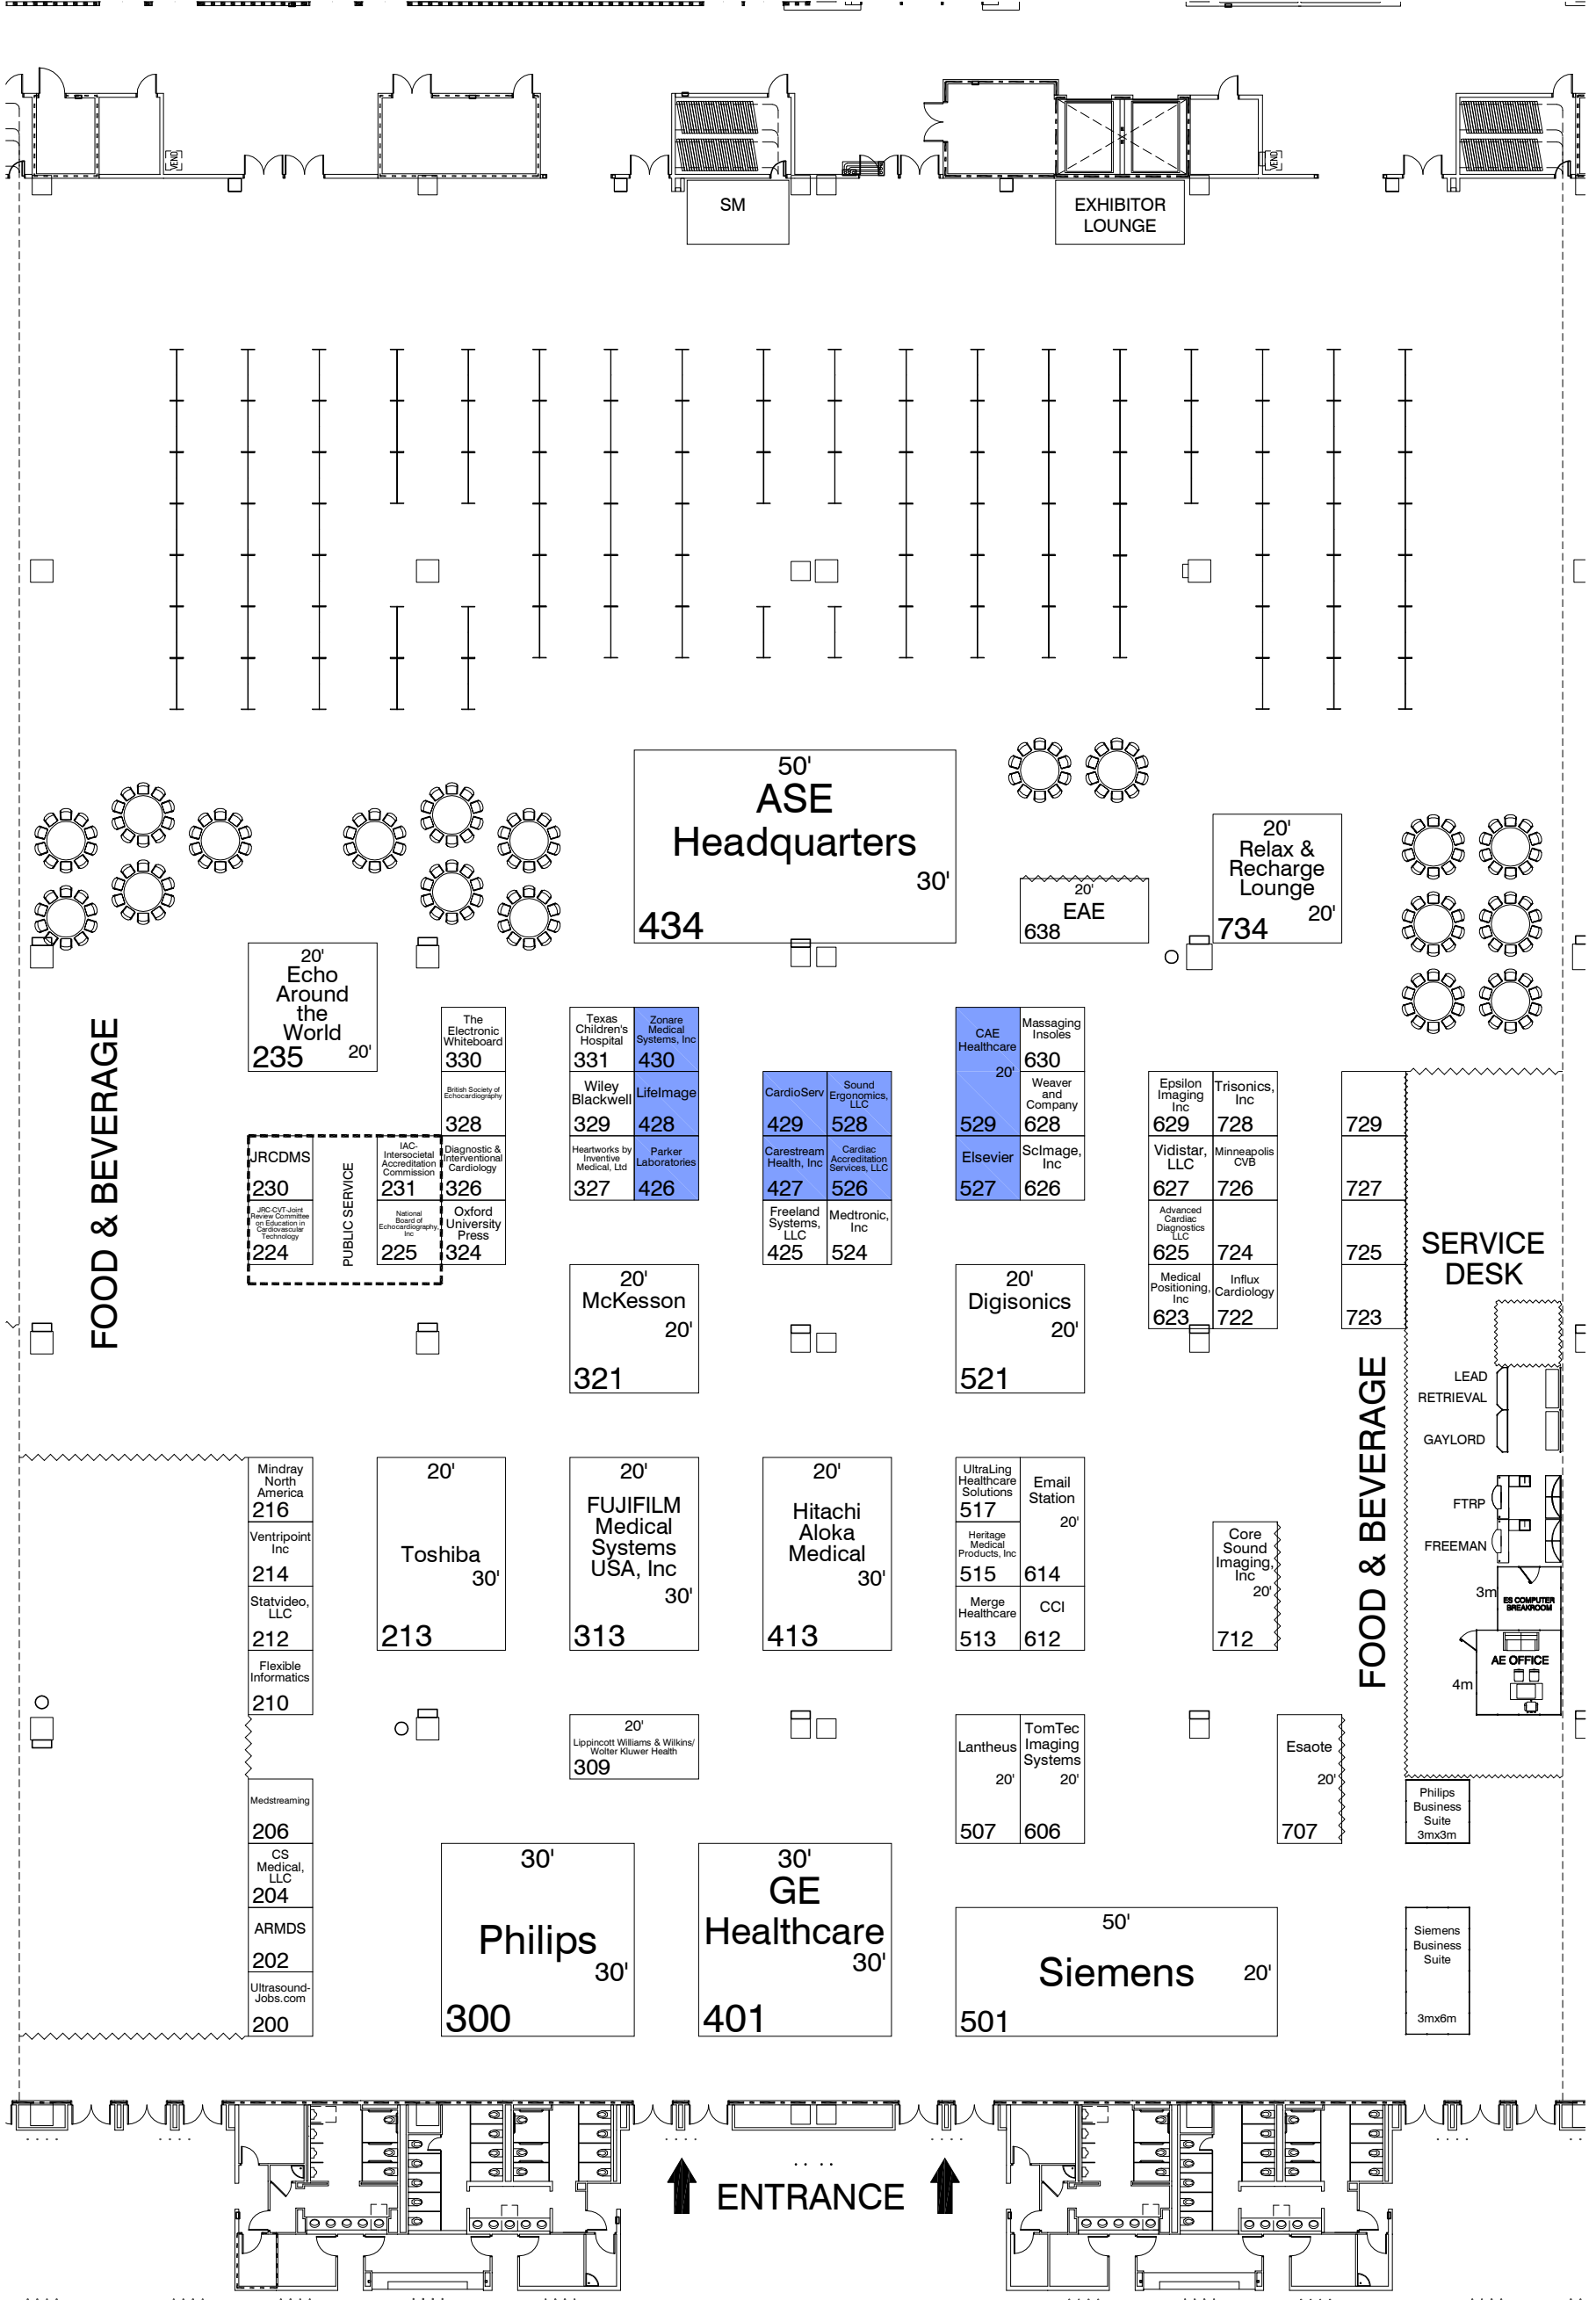

AMERICAN SOCIETY OF ECHOCARDIOGRAPHY

JUNE 30 - JULY 2, 2012

GAYLORD NATIONAL RESORT AND CONVENTION CENTER
NATIONAL HARBOR, MARYLAND

PREMIUM BOOTHS
\$40.00 SQ FT.

FLOOR PLAN SUBJECT TO CHANGE

CURRENT AS OF 5/7/12