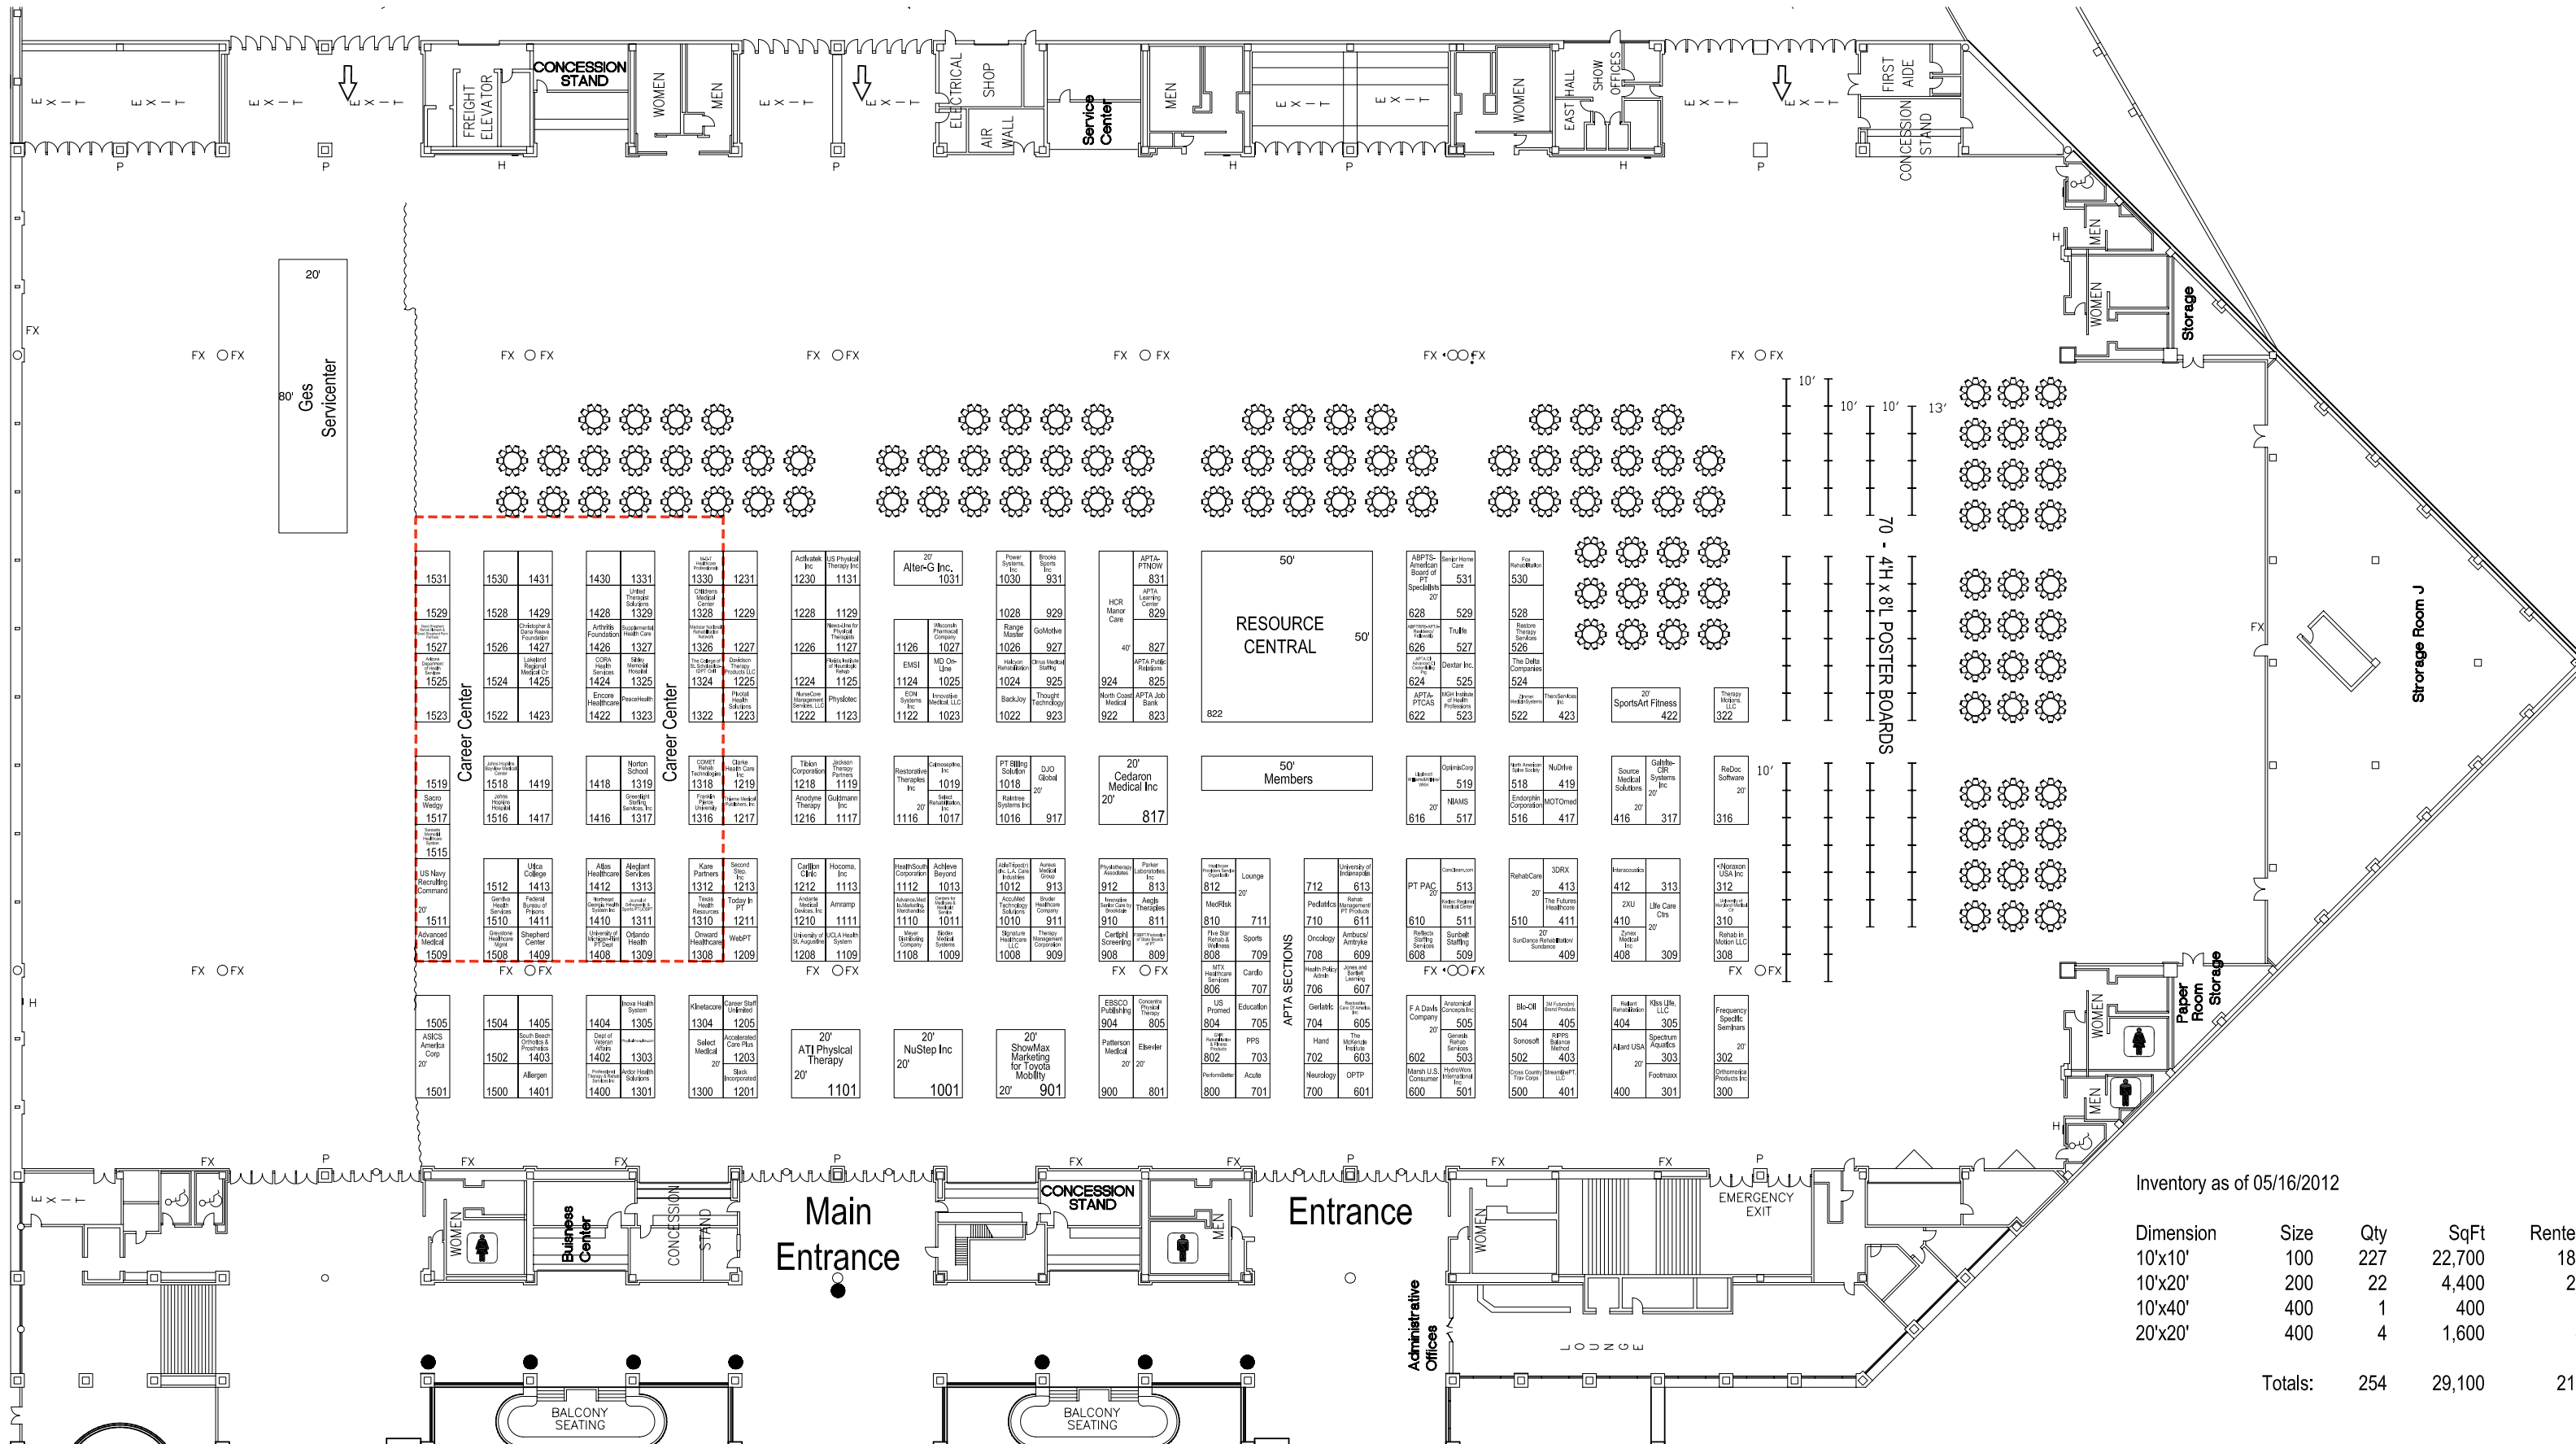

APTA PT

June 2012

Tampa Convention Center • West, Central & East
333 S Franklin St, Tampa, Florida 33602

Inventory as of 05/16/2012

Dimension	Size	Qty	SqFt	Rented
10'x10'	100	227	22,700	185
10'x20'	200	22	4,400	21
10'x40'	400	1	400	1
20'x20'	400	4	1,600	4
Totals:		254	29,100	211